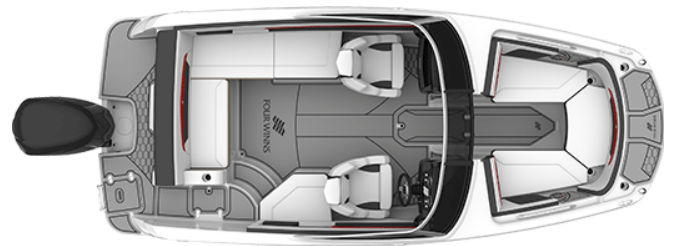

# Discover The HD 200 OB RS

We couldn't possibly say enough about the all-new HD 200 OB RS! This sporty, well-designed deck boat transcends market standards with its thoughtful interior layout; deep, storage compartments; and luxurious, hand-stitched vinyl. Take a seat and relish all the joys of Four Winns luxury in the new HD 200 OB RS!