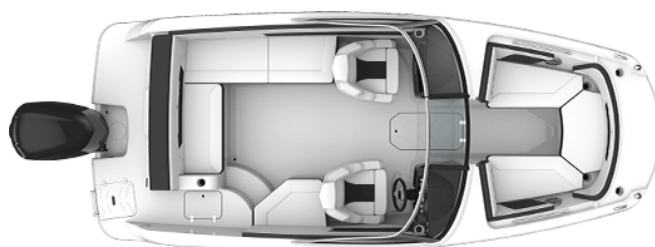

Discover The HD 200 OB Freedom

The all-new HD 200 OB Freedom brings you in fact just that—freedom. With all the key features you need for great boating, you will enjoy the luxuries of the Four Winns lifestyle without the typical entry-level compromise. With HD Freedom you'll quickly trade stress and concern for pleasure and pastime.

Packages

Standard Features

Trailer

- Four Winns custom-matched trailer, brakes & swing away tongue, single

Hull and Deck

- Bow and stern eyes, stainless steel
- Bow rails, stainless steel
- Cleats, stainless steel
- Fiberglass stringers
- Gunninging, black plastic
- Horn
- Meets applicable USCG & Canadian Regs; NMMA Certified using ABYC Stds.
- Navigation lights
- Stable-Vee® hull
- Swim platform, integrated
- Swim platform, ladder, angled, deep-reach, hidden with wide step-pads
- Thru-hull fittings, stainless steel
- Windshield w/ walk-thru, full aluminum frame, curved glass, exclusive design
- Winning Edge Owner Protection Plan

Helm

- Dash, top stitch-style detailing, precision textured trim
- Emergency engine shut-off
- Four Winns custom gauges, fog-resistant
- Instrumentation, helm: 2-5" 3 in 1 gauges, GPS speedometer, fuel, volt, tachometer, temp and 2" trim
- Steering wheel, deluxe, tilt
- Storage for small electronics
- USB charge port

Entertainment

- Stereo, AM/FM/Bluetooth® Connectivity

Canvas

- Bimini top (Incl. w/ wakeboard tower), Sunbrella®
- Cockpit cover & forward cover, Sunbrella®

Power Options

- Mercury 115 Four Stroke 115hp

For a complete list of features, options and available power, see an authorized Four Winns dealer for additional details.