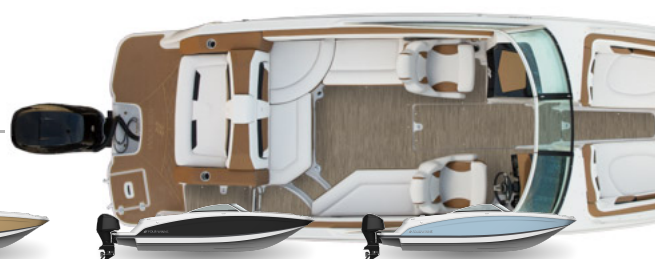

Specifications

Water Capacity	12 gal	45 L	Draft Down	32"	81 cm
Fuel Capacity	70 gal	265 L	Draft Up	16"	41 cm
Approx. Boat Weight	5130 lbs	2327 kg	L.O.A	26' 5"	8.1 m
Beam	8' 5"	2.54 m	Storage Length on Trailer	29' 1"	8.9 m
Bridge Clearance w/T-Top	4' 9"	1.4 m	Total Height	6' 5"	2 m
Bridge Clearance	7' 8"	2.3 m	Total height on Trailer	8' 3"	2.5 m
			Persons Capacity	Yacht	Yacht