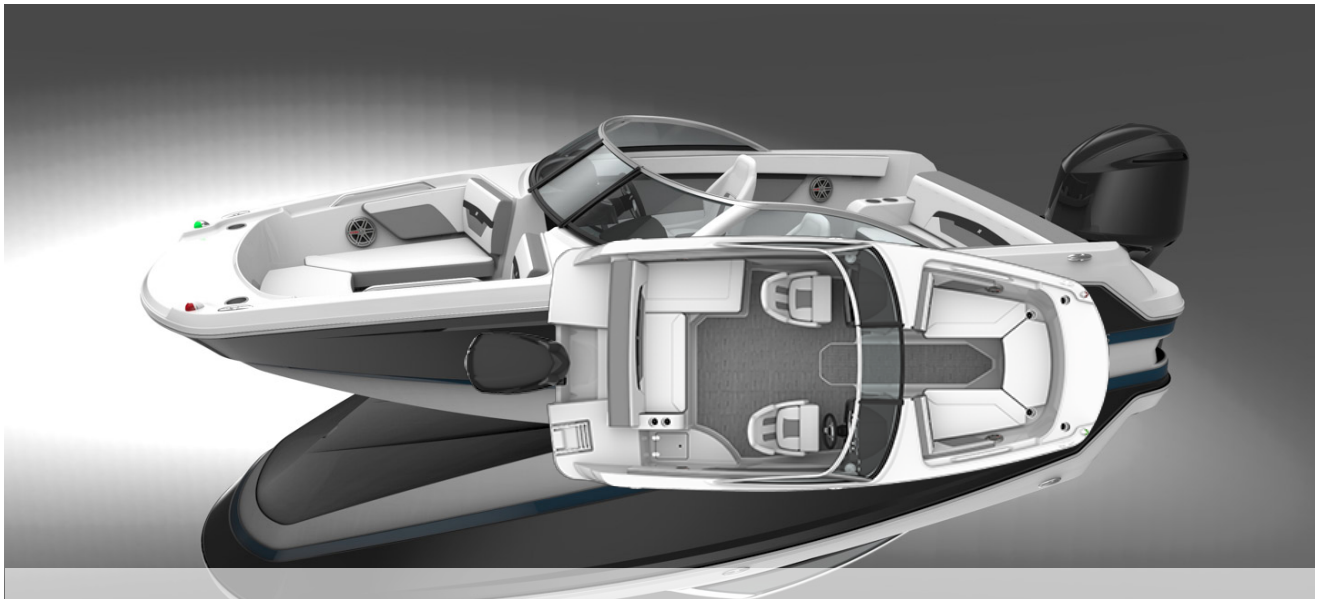

Discover The HD 180 OB

The HD 180 OB showcases a collection of family-inspired, creature comforts and components tailor-made for exceptional boating. With its generous prescription for luxury, a subtle approach to well-designed convenience is appropriate; sofa-style seating is in full effect, and an L-shaped lounge to port fulfills that 'I'm right at home' necessity.

Specifications

Approx. Boat Weight	2359-3359 lbs	1070-1524 kg	Maximum Capacity	2000 lbs	907 kg
Beam	8' 4"	2.54 m	Persons Capacity	9	9
Deadrise	19°	19°	Storage Length on Trailer	20' 1"	6.1 m

Draft Down	33"	84 cm
Draft Up	16"	41 cm
Fuel Capacity	32 gal	121 L
L.O.A	18' 6"	5.6 m

Total Height	5' 2"	1.6 m
MaxHP	150 HP	112 kW
Bridge Clearance w/Arch	7' 1"	2.2 m

Packages

Convenience Package

- Depth sounder w/ shallow water alarm, water & air temperature
- Hour meter

LX Package

Includes: Convenience Package & cockpit reed flooring // LX Package required for marine mat flooring

Entertainment

- Speakers, 4
- Stereo remote with display at transom
- Premium Sound Package

Canvas

- Bimini top (Incl. w/ wakeboard tower), Sunbrella®
- Cockpit cover & forward cover, Sunbrella®

Power Options