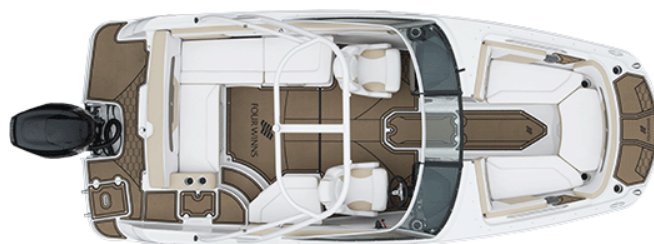

Discover The HD 200 OB

Owning the water comes naturally when you're behind the helm of new HD 200 OB. The plush, L-shaped seating allows you to kick back to the fullest while the deep, bucket seats keep you snug when underway. She's everything you could ask for; the perfect combination of elegance and versatility.

Hull and Deck

- Bow and stern eyes, stainless steel
- Bow rails, stainless steel
- Cleats, stainless steel
- Fiberglass stringers
- Horn
- Meets applicable USCG & Canadian Regs; NMMA Certified using ABYC Stds.
- Navigation lights
- Rub rail, rigid white vinyl w/ stainless steel insert
- Stable-Vee® hull
- Swim platform, integrated
- Swim platform, ladder, angled, deep-reach, hidden with wide step-pads
- Thru-hull fittings, stainless steel
- Windshield w/ walk-thru, full aluminum frame, curved glass, exclusive design
- Winning Edge Owner Protection Plan